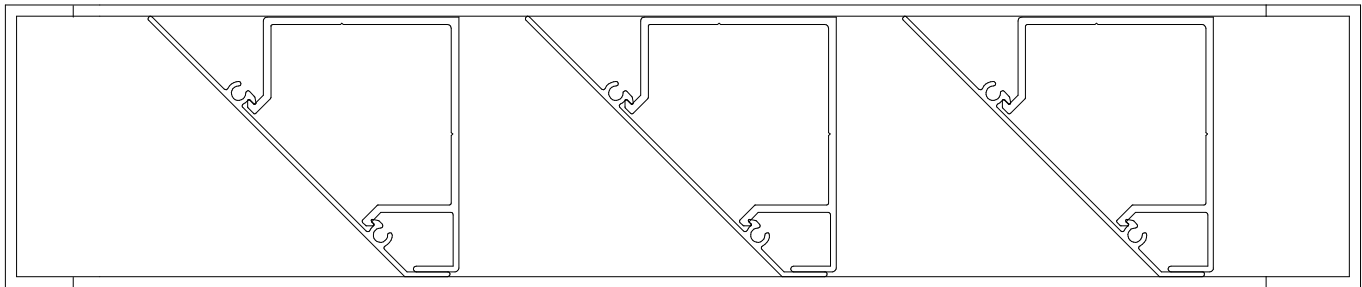

Vertical option 1

Vertical option 2

ENZ7793

ENZ7792
Supplementary mounting
bracket/stiffener

Channel Frame Horizontal Option

Osborne-Hume Sun Louvre

Allows the utilisation of natural light whilst screening and reducing heat transmission.

Scale 1:2